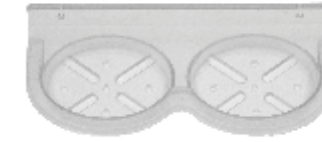

Soap Dish Single (Round)
37520 | ₹ 111/-
(Old Co.-20450)

Soap Dish Single (Square)
37530 | ₹ 111/-
(Old Co.-20453)

Towel Ring Square
37540 | ₹ 149/-
(Old Co.-20490)

Towel Ring Triangle
37550 | ₹ 155/-
(Old Co.-20501)

Towel Ring Twisted
37560 | ₹ 155/-
(Old Co.-20480)

Towel Rod
37570 | 24" | ₹ 259/-
(Old Co.-20650)

Soap Dish Double (Round)
37580 | ₹ 221/-
(Old Co.-20452)

Soap Dish Double (Square)
37590 | ₹ 221/-
(Old Co.-20451)