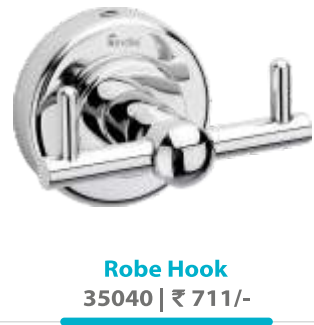

Shelf (Glass)
35640 | 5"x9" | ₹ 1,311/-
35650 | 5"x12" | ₹ 1,421/-
35660 | 5"x15" | ₹ 1,569/-

Bath Set
35851 | ₹ 4,299/-

Tumbler Holder
35010 | ₹ 999/-

Soap Dish
35020 | ₹ 849/-

Napkin Ring
35030 | ₹ 789/-

Robe Hook
35040 | ₹ 711/-

Towel Rod
35050|24" | ₹ 1,151/-

Towel Rack
35060|24" | ₹ 3,749/-

Double Soap Dish
35070 | ₹ 1,249/-

Soap Dish with Tumbler Holder
35080 | ₹ 1,449/-

Liquid Soap Dispenser
35090 | ₹ 1,621/-