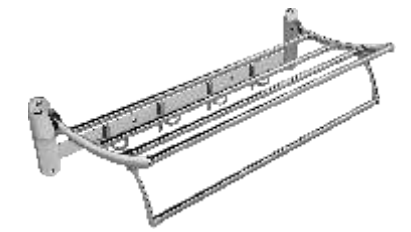

Fancy Folding Rack 3 In 1 Round
34891 | 24" | ₹ 2,351/- (Old Co.-20762)
34892 | 18" | ₹ 2,251/- (Old Co.-20764)